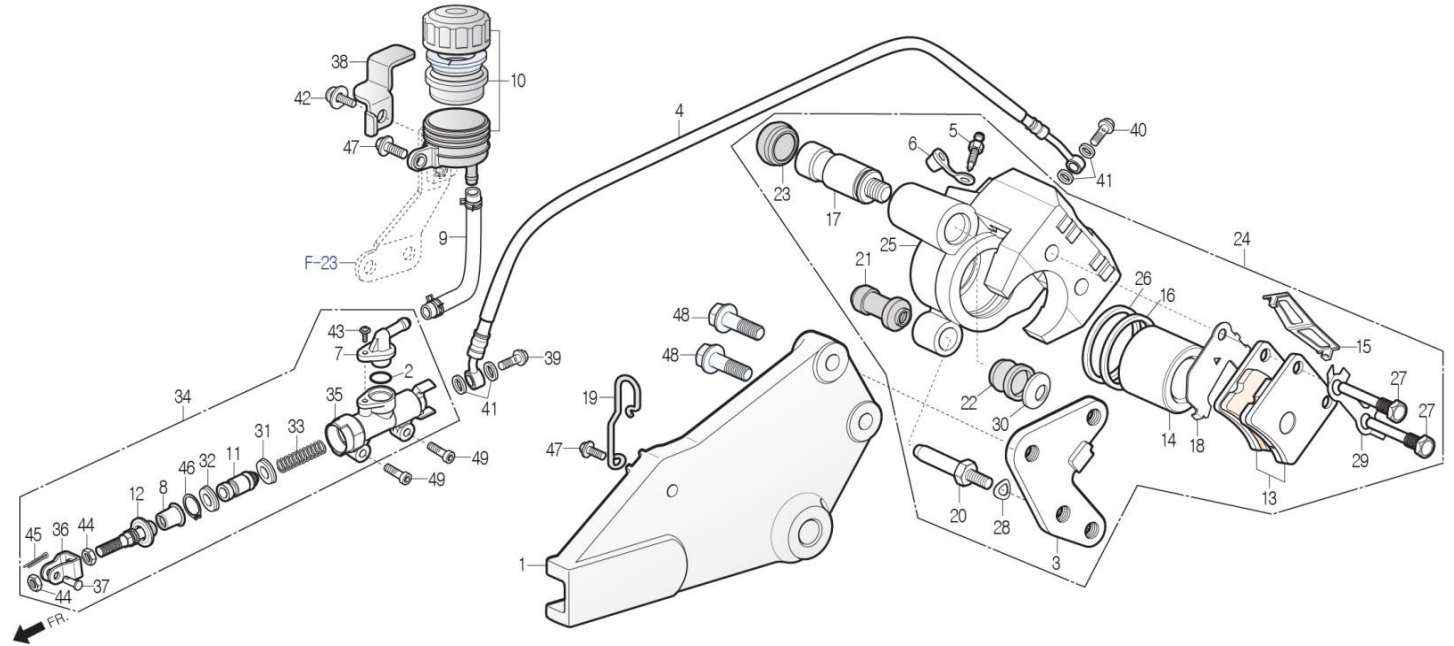

## REAR BRAKE CALIPER

Service item	FRT	Ref No.	Part No.	Description	QTY	A/S	Exch	Start Date	End Date	Start FRM.No	End FRM.No
BRACKET, RR.CALIPER	0.3	1	43110-CB4-3000	BRACKET, RR.CALIPER	1	Y		20070418		KMYCB4BLS7C003070	
		2	43203-BA4-0000-M1	O-RING	1	N		20070418		KMYCB4BLS7C003070	
HOSE COMP., RR.BRAKE	0.2	3	43210-CB3-1000-M4	BRACKET, FR.CALIPER(KL)	1	N	N	20070418	20130505	KMYCB4BLS7C003070	KMYCB4BLSDC004884
			43210-CB3-1000	BRACKET, FR.CALIPER(KL)	1	N		20130506		KMYCB4BLSDC004885	
MASTER CYLINDER ASS'Y, RR. (INCLUDE RELATIVE PARTS)	0.4	4	43310-CB4-3000	HOSE ASS'Y, RR.BRAKE	1	Y		20070418		KMYCB4BLS7C003070	
		5	43352-SE6-9800-M4	SCREW, BLEEDER(KL)	1	N		20070418		KMYCB4BLS7C003070	
HOSE COMP., RR.MASTER CYLINDER		6	43353-SE6-9800-M4	CAP, BLEEDER(KL)	1	N		20070418		KMYCB4BLS7C003070	
		7	43503-BA4-0000-M1	PIPE, TUBE JOINT	1	N		20070418		KMYCB4BLS7C003070	
PAD SET	0.1	8	43504-BA4-0000-M1	BOOT COMP.	1	N		20070418		KMYCB4BLS7C003070	
		9	43512-CB4-3000	HOSE ASS'Y, RR.MASTER CYLINDER	1	Y		20070418		KMYCB4BLS7C003070	
CALIPER ASS'Y, RR.	0.4	10	4352A-CB4-3000	RESERVOIR ASS'Y, RR.	1	Y		20070418		KMYCB4BLS7C003070	
PISTON (ADD 0.1 FOR EACH)	0.5	11	43521-BA4-0000-M1	RR. PISTON	1	N		20070418		KMYCB4BLS7C003070	
		12	43530-BA4-0000-M1	ROD COMP., RR.BRAKE	1	N		20070418		KMYCB4BLS7C003070	
		13	45105-BA7-RB00-M4	PAD COMP.	2	Y	N	20070418	20130505	KMYCB4BLS7C003070	KMYCB4BLSDC004884
BRACKET, CALIPER	0.3		45105-BA7-0000-EU	PAD COMP.	2	Y		20130506		KMYCB4BLSDC004885	
		14	45107-BA6-0000-M4	PISTON(KL)	1	N	Y	20070418	20130505	KMYCB4BLS7C003070	KMYCB4BLSDC004884
ASS'Y, RR.RESERVOIR	0.2		45107-BA6-0000	PISTON	1	N		20130506		KMYCB4BLSDC004885	
		15	45108-BA6-0000-M4	SPRING, PAD(KL)	1	N	Y	20070418	20130505	KMYCB4BLS7C003070	KMYCB4BLSDC004884
			45108-SE6-9800	SPRING, PAD.	1	N		20130506		KMYCB4BLSDC004885	
		16	45109-BA6-0000-M4	DUST SEAL, PISTON(KL)	1	N	Y	20070418	20130505	KMYCB4BLS7C003070	KMYCB4BLSDC004884
			45109-BA6-0000	DUST SEAL, PISTON(KL)	1	N		20130506		KMYCB4BLSDC004885	