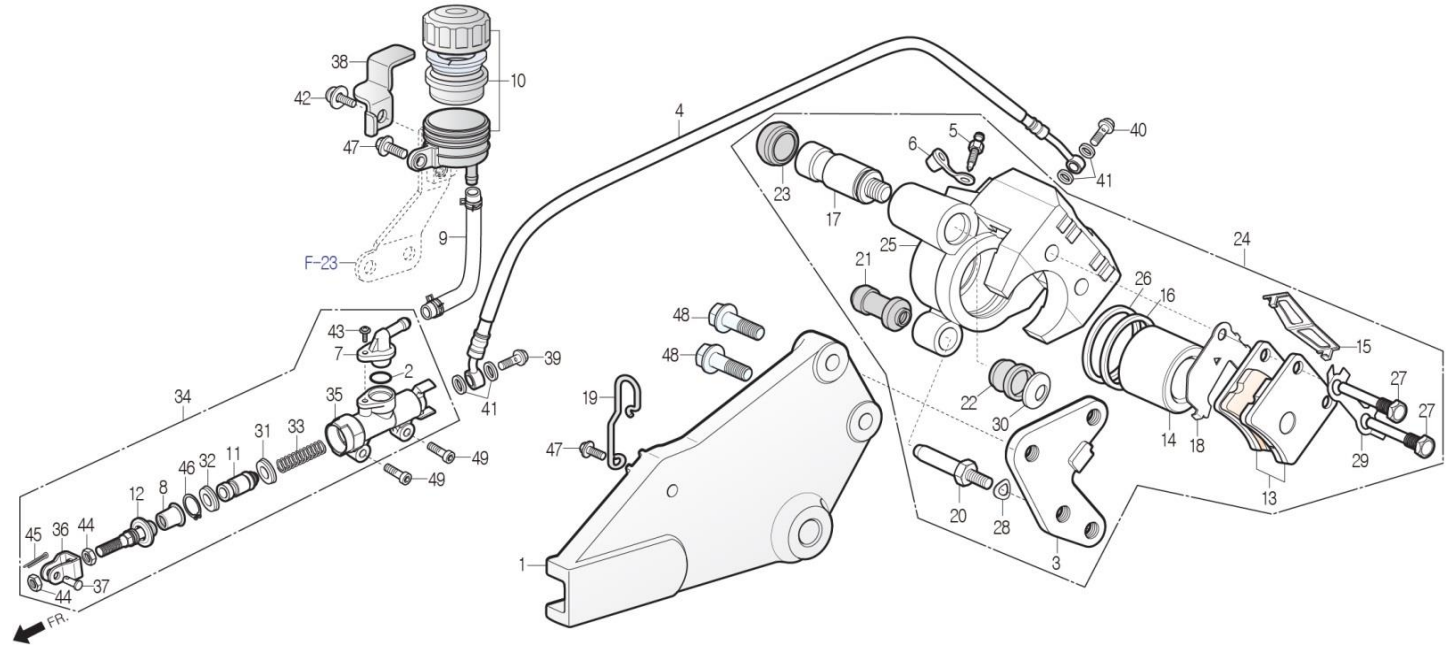

F-10-1

REAR BRAKE CALIPER

Service item	FRT	Ref No.	Part No.	Description	QTY	A/S	Exch	Start Date	End Date	Start FRM.No	End FRM.No
		45	S4201-20150	PIN, SPLIT, 1.8x15	1	N		20070418		KMYCB4BLS7C003070	
		46	S4520-21000	CIR CLIP, INTERNAL, 21mm	1	N		20070418		KMYCB4BLS7C003070	
		47	S5701-06012-08	BOLT, FLANGE, 6x12	2	N	Y	20070418	20100430	KMYCB4BLS7C003070	KMYCB4BLSAC003718
			S5701-06012-00	BOLT, FLANGE, 6x12	2	Y		20100501		KMYCB4BLSAC003719	
		48	S5801-08025-00	BOLT, FLANGE, 8x25	2	Y		20070418		KMYCB4BLS7C003070	
		49	S6700-06022-10	BOLT, SOCKET, 6x22	2	Y		20070418		KMYCB4BLS7C003070