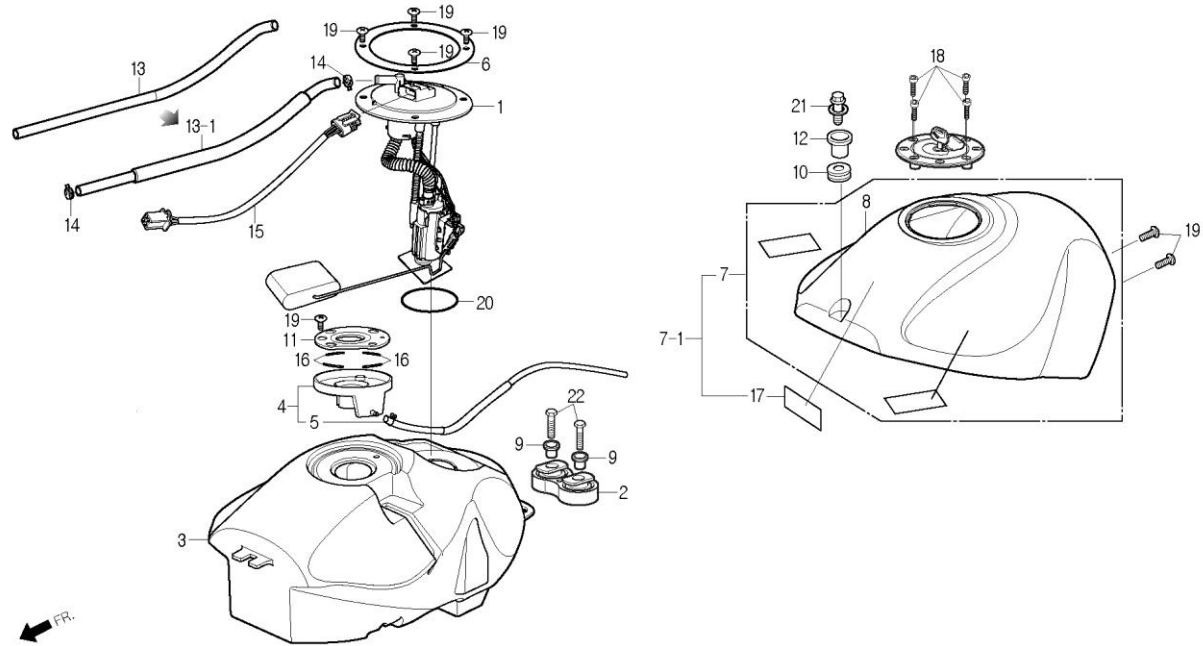

F-13

FUEL TANK

Service item	FRT	Ref No.	Part No.	Description	QTY	A/S	Exch	Start Date	End Date	Start FRM.No	End FRM.No
		8	17520-BA4-0000-GB	TANK COVER, FUEL(G/BLUE)	1	N		20070425		KMYBA8BLS7C000001	
			17520-BA4-0000-IB	TANK COVER, FUEL(I/BLUE)	1	N		20070425	20110630	KMYBA8BLS7C000001	KMYBA8BLSCC004032
			17520-BA4-0000-LR	TANK COVER, FUEL(L/RED)	1	N		20070425		KMYBA8BLS7C000001	
			17520-BA4-0000-WP	TANK COVER, FUEL(P/WHITE)	1	N		20070425		KMYBA8BLS7C000001	
			17520-BA4-0000-TY	TANK COVER, FUEL(T/GRAY)	1	N		20100329	20110630	KMYBA8BLSAC003429	KMYBA8BLSCC004032
		9	17526-BA6-9600	COLLAR, FUEL TANK MOUNTING	2	Y		20070425		KMYBA8BLS7C000001	
		10	17611-BA4-0000	CUSHION, FUEL TANK FR.	1	Y		20070425		KMYBA8BLS7C000001	
		11	17614-BA4-0000	RUBBER, TANK SEALING	1	Y		20070425		KMYBA8BLS7C000001	
		12	17621-BA4-0000	COLLAR, FUEL TANK FR.	1	Y		20070425		KMYBA8BLS7C000001	
		13	17636-BA4-R300	HOSE, FUEL, 8x420	1	N	Y	20070425	20080716	KMYBA8BLS7C000001	KMYBA8BLS9C002949
		13-1	17636-BA4-R310-M1	HOSE, FUEL, 8x420	1	Y		20080717		KMYBA8BLS9C002950	
		14	17637-BA1-R300	CLIP, HOSE	2	N	Y	20070425	20100124	KMYBA8BLS7C000001	KMYBA8BLSAC003428
			19411-SA4-0000	CLIP, HOSE	2	Y		20100125		KMYBA8BLSAC003429	
		15	32101-BA4-R300	SUB CORD COMP., FUEL PUMP	1	N	Y	20070425	20090920	KMYBA8BLS7C000001	KMYBA8BLSAC003385
			32101-BA4-R310	SUB CORD COMP., FUEL PUMP	1	Y		20090921		KMYBA8BLSAC003386	
		16	64209-BA4-0000	RUBBER, FUEL NECK CAP SEAL	4	Y		20070425		KMYBA8BLS7C000001	
		17	87560-BA7-9000-EX	MARK, DRIVE CAUTION(ENGLISH)	1	N		20070425		KMYBA8BLS7C000001	
			87560-BA7-0000-EU	MARK, DRIVE CAUTION(GERMAN)	1	N		20100329	20110630	KMYBA8BLSAC003429	KMYBA8BLSCC004032
		18	90152-BA4-0000	BOLT, SOCKET, 5x25	4	Y		20070425		KMYBA8BLS7C000001	
		19	90192-SB1-0000	SCREW, SPECIAL, 5x12	7	Y		20070425		KMYBA8BLS7C000001	
		20	91305-SA4-R300	O-RING, 67x5	1	N	Y	20070425	20101031	KMYBA8BLS7C000001	KMYBA8BLSBC003879
			91305-SA4-R310	O-RING(66.4x5.6)	1	Y		20101101		KMYBA8BLSBC003880