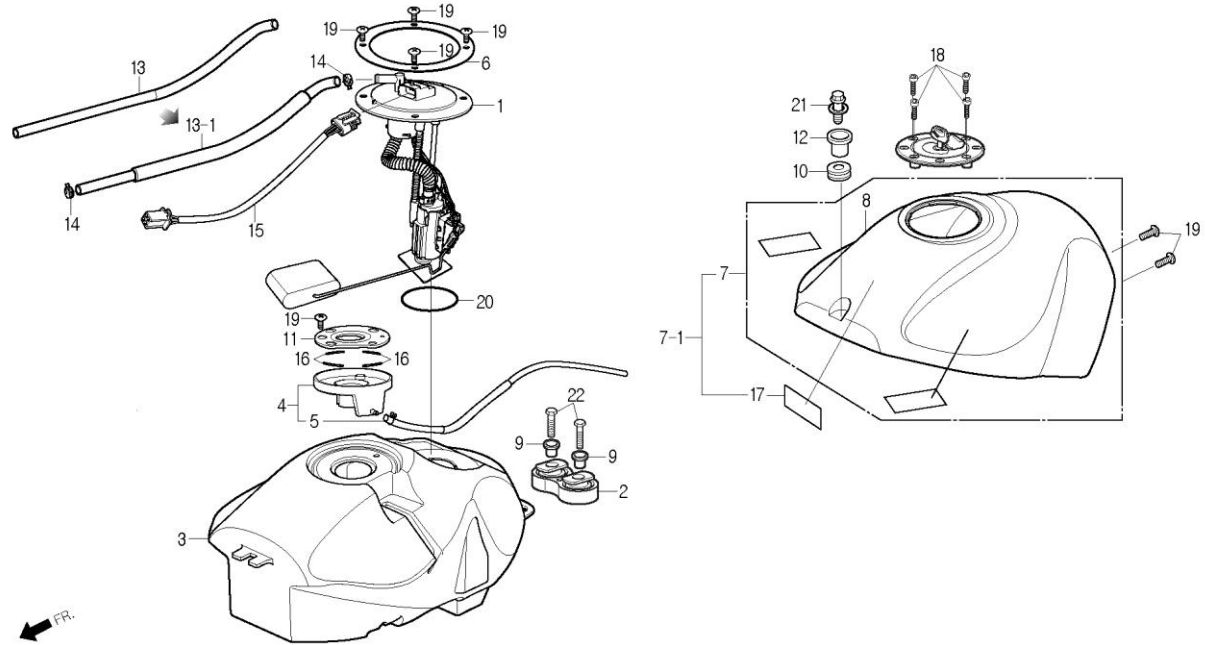

F-13

FUEL TANK

Service item	FRT	Ref No.	Part No.	Description	QTY	A/S	Exch	Start Date	End Date	Start FRM.No	End FRM.No
PUMP ASS'Y, FUEL	0.2	1	16700-BA8-0000-M1	PUMP ASS'Y, FUEL	1	Y		20070425		KMYBA8BLS7C000001	
.FUEL HOSE		2	17508-BA4-0000	CUSHION, FUEL TANK CENTER	1	Y		20070425		KMYBA8BLS7C000001	
TANK COVER, FUEL	0.1	3	17510-BA4-R300	TANK COMP., FUEL	1	Y		20070425		KMYBA8BLS7C000001	
TANK COMP., FUEL	0.2	4	17513-BA4-0000	NECK ASS'Y, FUEL CAP	1	Y		20070425		KMYBA8BLS7C000001	
		5	17514-BA4-0000	TUBE ASS'Y, VINYL 9x900	1	N		20070425		KMYBA8BLS7C000001	
		6	17514-SA4-R300	PLATE, FUEL PUMP SETTING	1	Y		20070425		KMYBA8BLS7C000001	
		7	1752A-BA8-RZ00-GB	COVER ASS'Y, TANK(G/BLUE)	1	Y	N	20070425	20110630	KMYBA8BLS7C000001	KMYBA8BLS7C000001
			1752A-BA8-RZ10-GB	COVER ASS'Y, TANK(G/BLUE)	1	Y		20110701		KMYBA8BLS7C000001	KMYBA8BLS7C000001
			1752A-BA8-RZ00-IB	COVER ASS'Y, TANK(I/BLUE)	1	Y	N	20070425	20110630	KMYBA8BLS7C000001	KMYBA8BLS7C000001
			1752A-BA8-RZ00-LR	COVER ASS'Y, TANK(L/RED)	1	Y	N	20070425	20110630	KMYBA8BLS7C000001	KMYBA8BLS7C000001
			1752A-BA8-RZ10-LR	COVER ASS'Y, TANK(L/RED)	1	Y		20110701		KMYBA8BLS7C000001	KMYBA8BLS7C000001
			1752A-BA8-RZ00-WP	COVER ASS'Y, TANK(P/WHITE)	1	Y	N	20070425	20110630	KMYBA8BLS7C000001	KMYBA8BLS7C000001
			1752A-BA8-RZ10-WP	COVER ASS'Y, TANK(P/WHITE)	1	Y		20110701		KMYBA8BLS7C000001	KMYBA8BLS7C000001
		7-1	1752A-BA8-RA00-GB	COVER ASS'Y, TANK(G/BLUE)	1	Y	N	20070425	20110630	KMYBA8BLS7C000001	KMYBA8BLS7C000001
			1752A-BA8-RA10-GB	COVER ASS'Y, TANK(G/BLUE)	1	Y		20110701		KMYBA8BLS7C000001	KMYBA8BLS7C000001
			1752A-BA8-RA00-IB	COVER ASS'Y, TANK(I/BLUE)	1	Y	N	20070425	20110630	KMYBA8BLS7C000001	KMYBA8BLS7C000001
			1752A-BA8-RA00-LR	COVER ASS'Y, TANK(L/RED)	1	Y		20070425	20110630	KMYBA8BLS7C000001	KMYBA8BLS7C000001
			1752A-BA8-RA10-LR	COVER ASS'Y, TANK(L/RED)	1	Y		20110701		KMYBA8BLS7C000001	KMYBA8BLS7C000001
			1752A-BA8-RA00-WP	COVER ASS'Y, TANK(P/WHITE)	1	Y		20070425	20110630	KMYBA8BLS7C000001	KMYBA8BLS7C000001
			1752A-BA8-RA10-WP	COVER ASS'Y, TANK(P/WHITE)	1	Y		20110701		KMYBA8BLS7C000001	KMYBA8BLS7C000001
			1752A-BA8-RE00-LR	COVER ASS'Y, TANK(L/RED)	1	Y		20100329	20110630	KMYBA8BLS7C000001	KMYBA8BLS7C000001
			1752A-BA8-RE00-WP	COVER ASS'Y, TANK(P/WHITE)	1	Y		20100329	20110630	KMYBA8BLS7C000001	KMYBA8BLS7C000001
			1752A-BA8-RE00-TY	COVER ASS'Y, TANK(T/GRAY)	1	Y		20100329	20110630	KMYBA8BLS7C000001	KMYBA8BLS7C000001