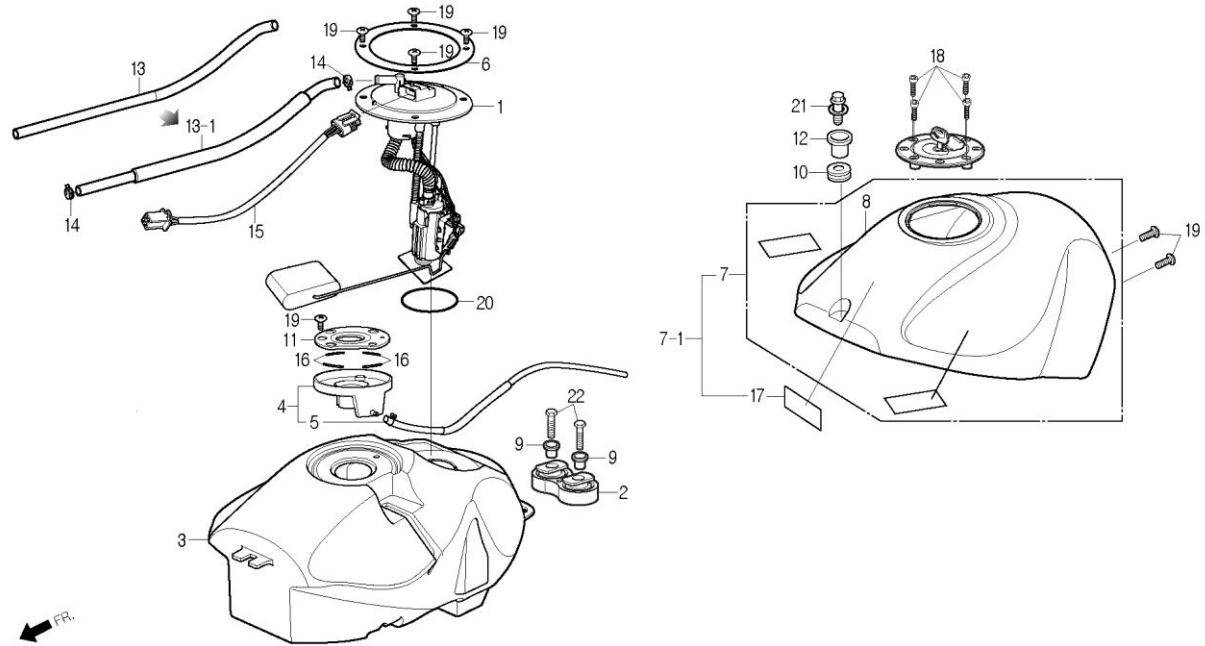

F-13

FUEL TANK

Service item	FRT	Ref No.	Part No.	Description	QTY	A/S	Exch	Start Date	End Date	Start FRM.No	End FRM.No
		21	S3404-06042-00	BOLT, WASHER, 6x42	1	Y		20070425		KMYBA8BLS7C000001	
		22	S5701-08035-08	BOLT, FLANGE, 8x35	2	N	Y	20070425	20100430	KMYBA8BLS7C000001	KMYBA8BLSAC003562
			S5701-08035-00	BOLT, FLANGE, 8x35	2	Y		20100501		KMYBA8BLSAC003563