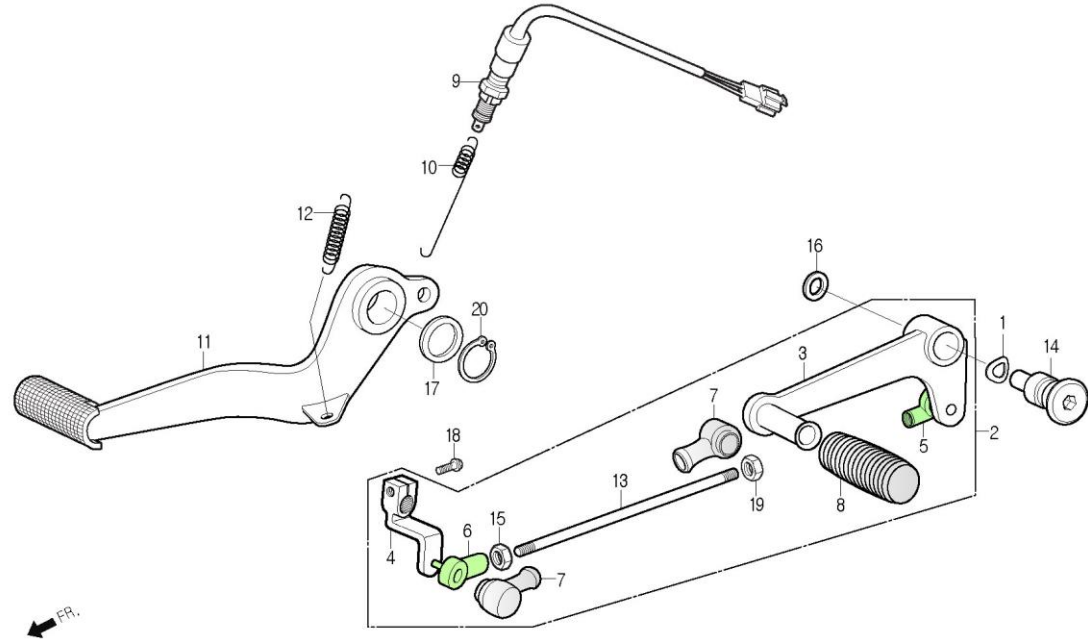

F-20

BRAKE / CHANGE PEDAL

Service item	FRT	Ref No.	Part No.	Description	QTY	A/S	Exch	Start Date	End Date	Start FRM.No	End FRM.No
		20	S4511-14000	CIR CLIP, EXTERNAL, 14mm	1	Y		20070425		KMYBA8BLS7C000001