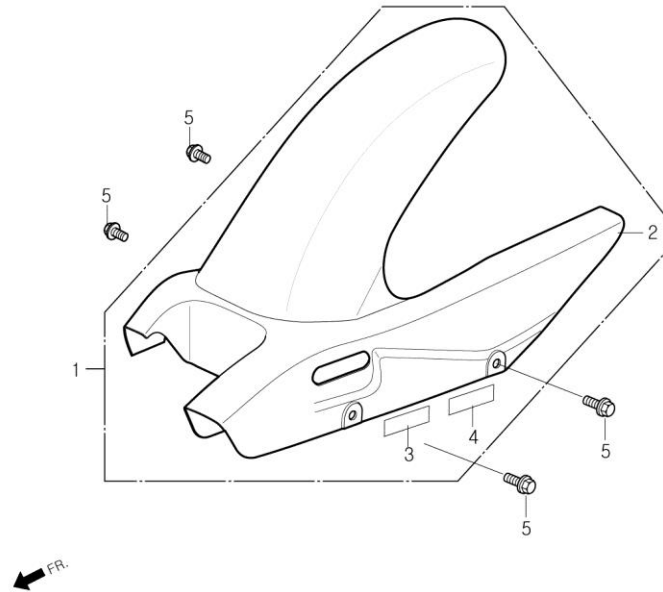

F-27

REAR WHEEL MUDGUARD

Service item	FRT	Ref No.	Part No.	Description	QTY	A/S	Exch	Start Date	End Date	Start FRM.No	End FRM.No		
MUDGUARD ASS'Y, RR.WHEE O.1		1	6112A-BA4-RA00	MUDGUARD ASS'Y, RR.WHEEL(English)	1	Y		20070425		KMYBA8BLS7C000001			
			6112A-BA4-RB00	MUDGUARD ASS'Y, RR.WHEEL(Germany)	1	Y		20070425		KMYBA8BLS7C000001			
			6112A-BA4-RC00	MUDGUARD ASS'Y, RR.WHEEL(Italy)	1	Y		20070425		KMYBA8BLS7C000001			
			6112A-BA4-RE00	MUDGUARD ASS'Y, RR.WHEEL(France)	1	Y		20070425		KMYBA8BLS7C000001			
			6112A-BA4-RJ00	MUDGUARD ASS'Y, RR.WHEEL(Spain)	1	Y		20070425		KMYBA8BLS7C000001			
		2	61120-BA4-0000	MUDGUARD, RR.WHEEL	1	N		20070425		KMYBA8BLS7C000001			
			3	87505-BA4-MA00	LABEL, TIRE(English)	1	N		20070425		KMYBA8BLS7C000001		
				87505-BA4-RB00	LABEL, TIRE(Germany)	1	N		20070425		KMYBA8BLS7C000001		
				87505-BA4-RC00	LABEL, TIRE(Italy)	1	N		20070425		KMYBA8BLS7C000001		
				87505-BA4-RE00	LABEL, TIRE(France)	1	N		20070425		KMYBA8BLS7C000001		
		4	87505-BA4-RJ00	LABEL, TIRE(Spain)	1	N		20070425		KMYBA8BLS7C000001			
			87507-BA4-RC00	LABEL, DRIVE CHAIN(Italy)	1	N		20070425		KMYBA8BLS7C000001			
			87507-BA4-RJ00	LABEL, DRIVE CHAIN(Spain)	1	N		20070425		KMYBA8BLS7C000001			
			87507-BA7-RE00	LABEL, DRIVE CHAIN(France)	1	N		20070425		KMYBA8BLS7C000001			
			87507-BA7-0000-EU	LABEL, DRIVE CHAIN(Germany)	1	N		20070425		KMYBA8BLS7C000001			
		5	87507-BA7-9000-EX	LABEL, DRIVE CHAIN(English)	1	N		20070425		KMYBA8BLS7C000001			
			90111-CB3-1000	BOLT, FLANGE, 6mm	4	Y		20070425		KMYBA8BLS7C000001			